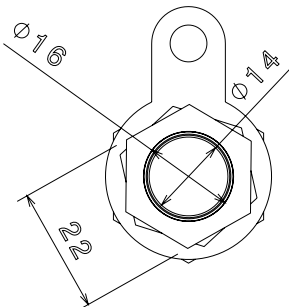

PRODUCT CODE: CW20S
CABLE GLAND KIT

DESCRIPTION

20mm Small Pattern Cable Gland Kit

FINISH

Self Colour

MATERIAL

Brass

PACKAGING

Supplied in individual kits

ADDITIONAL NOTES

Conforms to BS EN61386-1
Designed for internal & external applications
Kit comprises; 2 x glands c/w seal, 2 x shrouds, 2 x tags and 2 x locknuts

Isometric view

Top view

Side view