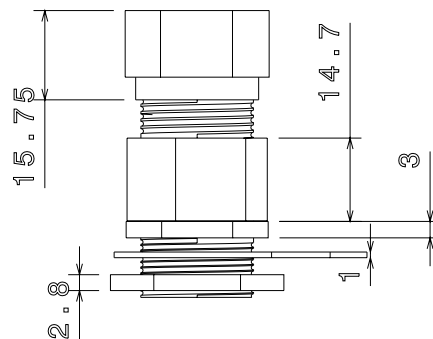

Supplied in individual kits

ADDITIONAL NOTES

Conforms to BS EN61386-1
Designed for internal & external applications
Kit comprises; 2 x glands c/w seal, 2 x shrouds, 2 x tags and 2 x locknuts

Isometric view

Top view

Side view