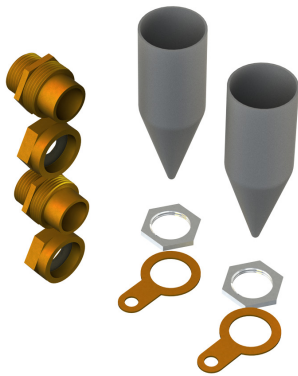

PRODUCT CODE: CW20S
CABLE GLAND KIT

DESCRIPTION

20mm Small Pattern Cable Gland Kit

FINISH

Self Colour

MATERIAL

Brass

PACKAGING

Supplied in individual kits

ADDITIONAL NOTES

Conforms to BS EN61386-1
Designed for internal & external applications
Kit comprises; 2 x glands c/w seal, 2 x shrouds, 2 x tags and 2 x locknuts

Isometric view

Top view

Side view